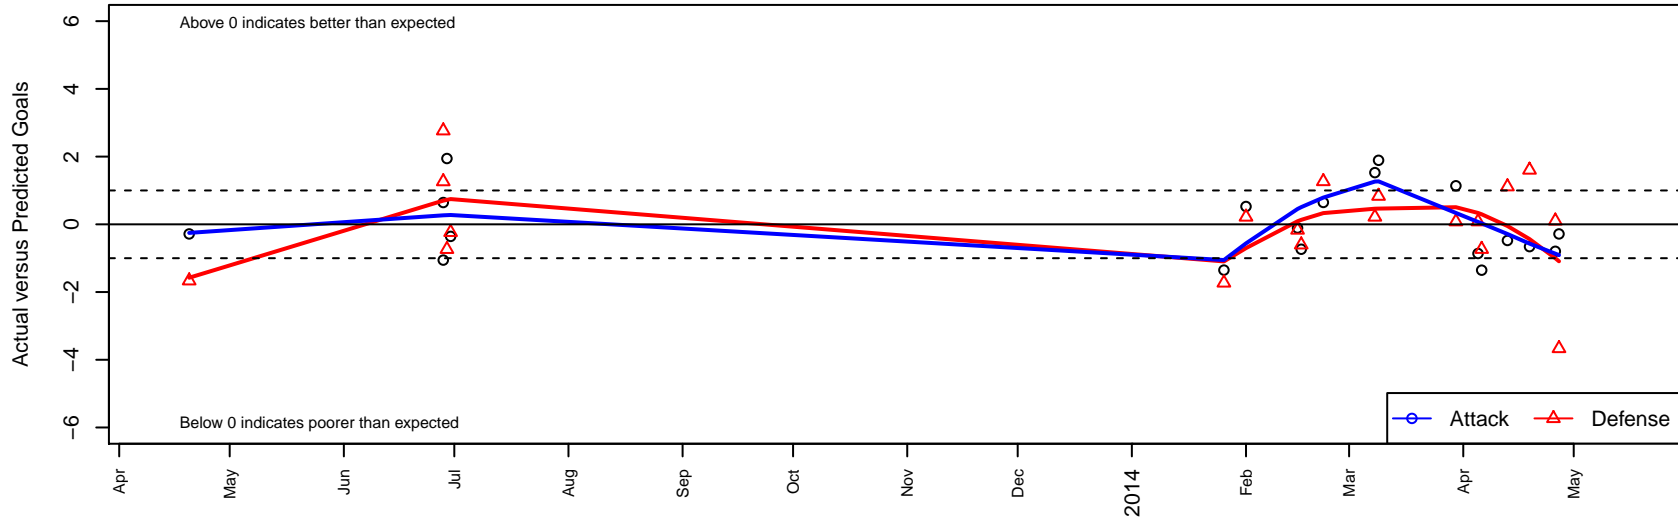

ETFC Juventus B98

Eugene Timbers FC

Eugene, OR

B98 total strength=1201

attack=4.81 defense=3.36

fall league = Win OYS B98 Timbers Division 1,

notes= was EMFC

alt names used:

EMFC Juventus B98

EMFC Juventus

EMFC 98 Juventus

EUGENE METRO FC EMFC 98 JUVENTUS (C

ETFC 98 Juventus

Venues played:

OPL State Cup U16

Capital Cup BU14-15 Silver

Win OYS B98 Timbers Division 1

OYS State Cup B98

ETFC Juventus B98

Dots are actual minus expected GF (blue circles) and GA (red triangles).
Blue line is smoothed change in attack strength. Red is smoothed change in defense strength.